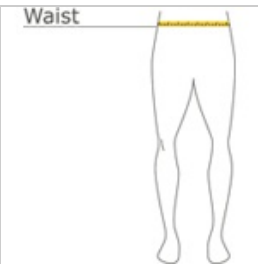

- 3.8-ounce, 100% cationic polyester interlock
- Removable tag for comfort and relabeling
- Elastic waistband
- No drawcord
- 9-inch inseam

CARE INSTRUCTIONS

Machine wash cold with like colors, non-chlorine bleach only if needed, do not use fabric softener, tumble dry low, remove promptly, cool iron if necessary, do not dry clean.

front

back

HOW TO MEASURE

WAIST
Measure waist at the height pants are normally worn, and keep tape comfortably loose.

SIZE CHART

	XS	S	M	L	XL
Size	4	6/8	10/12	14/16	18/20
Waist	24-26	26-28	28-30	30-32	32-34